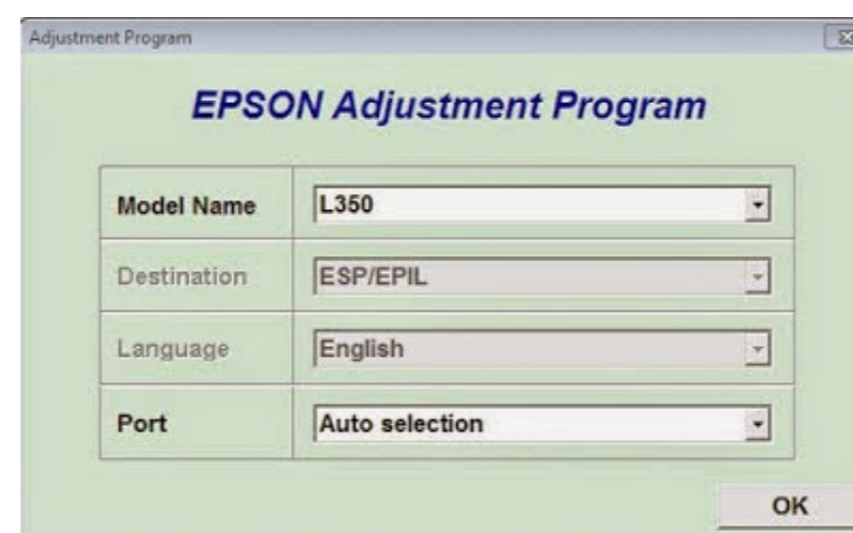

Download from
Dreamstime.com
This watermarked comp image is for previewing purposes only.

ID 2468711
© Milan Surkala | Dreamstime.com

[Epson T1100 Adjustment Program 29](#)

[Epson T1100 Adjustment Program 29](#)