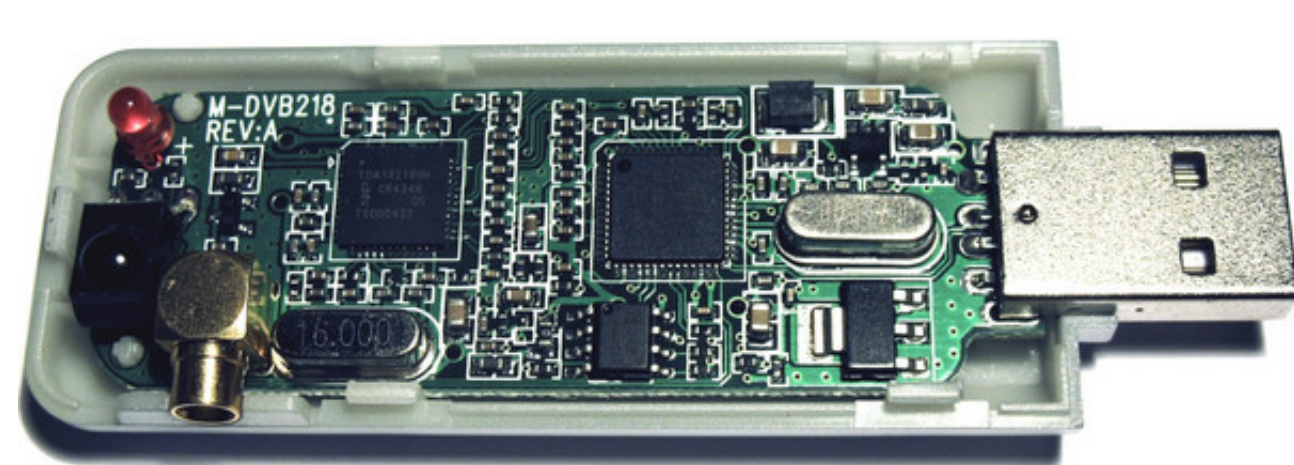

DOWNLOAD

[Atmel AF9015 Driver Xp](#)

AF9015

[Atmel AF9015 Driver Xp](#)

DOWNLOAD

Documentation for the AP901s family can be obtained from AFA (under the NDA), but it is obviously confusing and incomplete many sites are undocumented.. You must have the necessary rights to grant us the license described in this section 6 (b) for content that you upload, share or send to the Services.

In most cases, a defective AP9035 may cause the BDA device itself irregular interruptions in the computer system that may hinder your work and lead to that you can not recover unprocessed documents.. In variety of other Radeon HD 7970 can be seen with the naked eye, instead of an air cooler, the entire surface of the board with the water block completely EK.. Win Oath gives you support, this is in your sole discretion and does not mean we will continue to support you in the future.. However, computer (OEM) may have changed the integrated features of customizations or other changes to the software or software package they provide.. The design of this product consists of a heat sink with two cooling tubes at right angles to the base and six hot tubes (6 mm diameter).